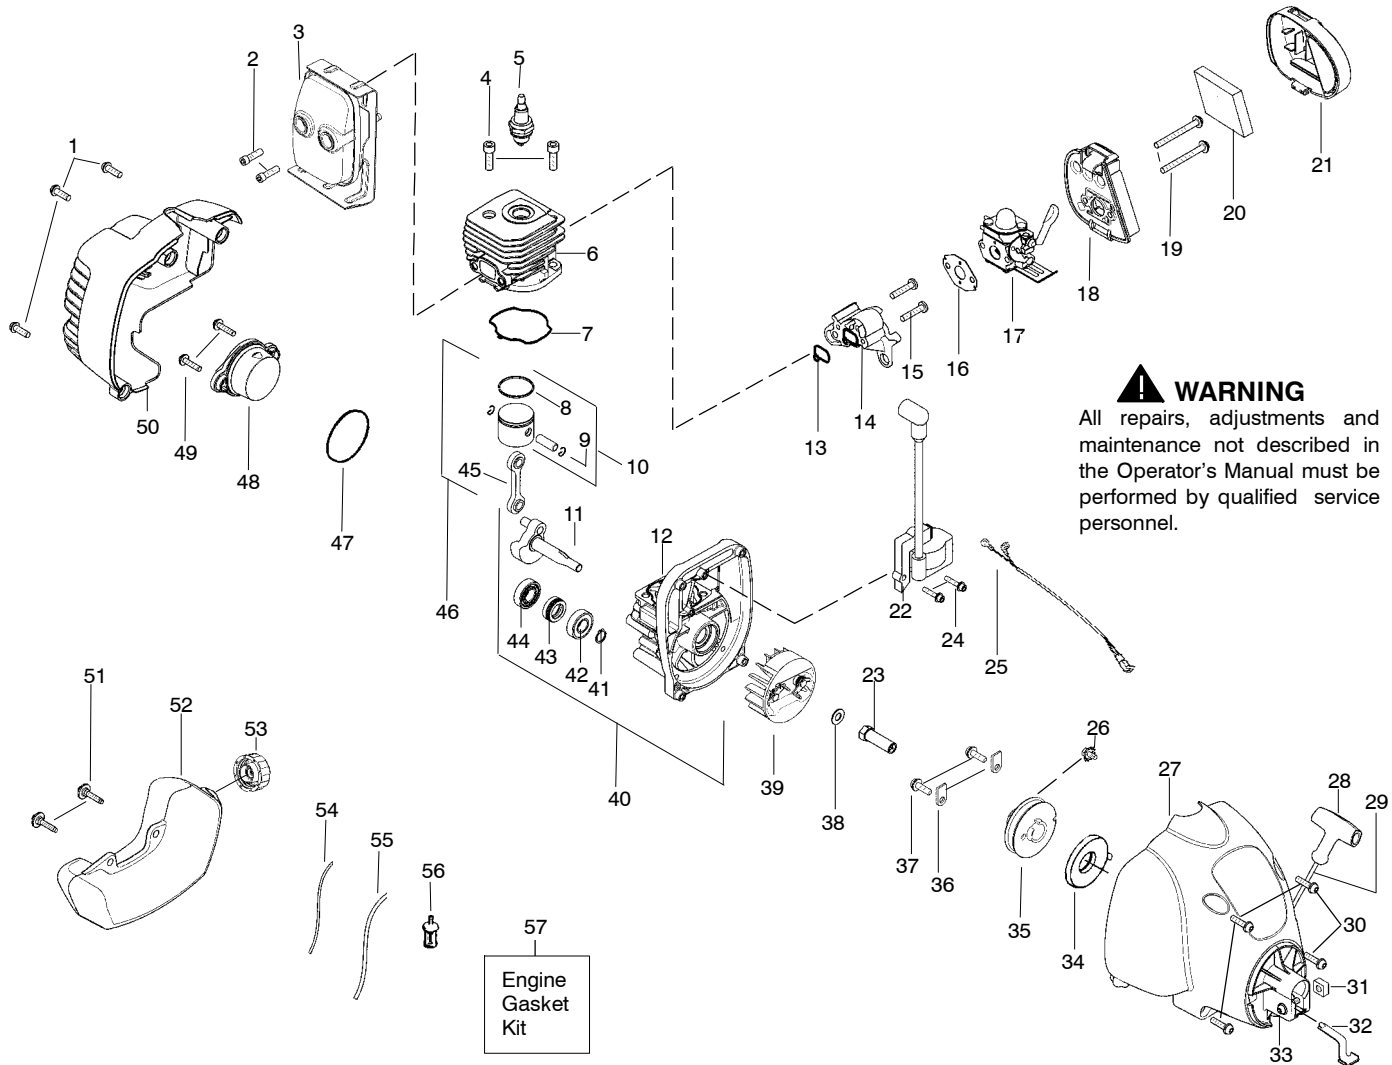

⚠ WARNING
 All repairs, adjustments and maintenance not described in the Operator's Manual must be performed by qualified service personnel.

Ref.	Part No.	Description	Ref.	Part No.	Description
1.	530057991	Assy - Throttle Cable	16.	530071972	Kit - Shield Assy (Incl. 13,14,15,17)
2.	530049107	Trigger	17.	530016152	Wingnut
3.	530057582	Throttle Hsg. (Right)	18.	537419214	Assy - TNG Cutting Head (Incl. 19,20,21,22,23,24)
4.	530015880	Screw - Throttle Hsg.	19.	537419303	Housing - Gray
5.	530015821	Bolt - Handle/Shield	20.	537419901	Adapter
6.	575887401	Kit - Drive Shaft Hsg.	21.	537338801	Spring
7. ✓	579571601	Kit - Wire Harness/Module wire	22.	545080801	Assy - Wound Spool
8.	530059952	Throttle Hsg. (Left)	23.	545003365	Kit - Cover and Eyelet
9.	530069572	Kit - Switch	24.	537419601	Knob
10.	530058580	Assy - Handle (Incl. 5,11)	Not Shown		
11.	530016152	Wingnut	115403126	Operator Manual (Russia)	
12.	530096275	Shaft - Flex	575887201	Decal - Shaft Warning	
13.	530052287	Line Limiter			
14.	530016349	Screw - Line Limiter			
15.	530015820	Bolt			